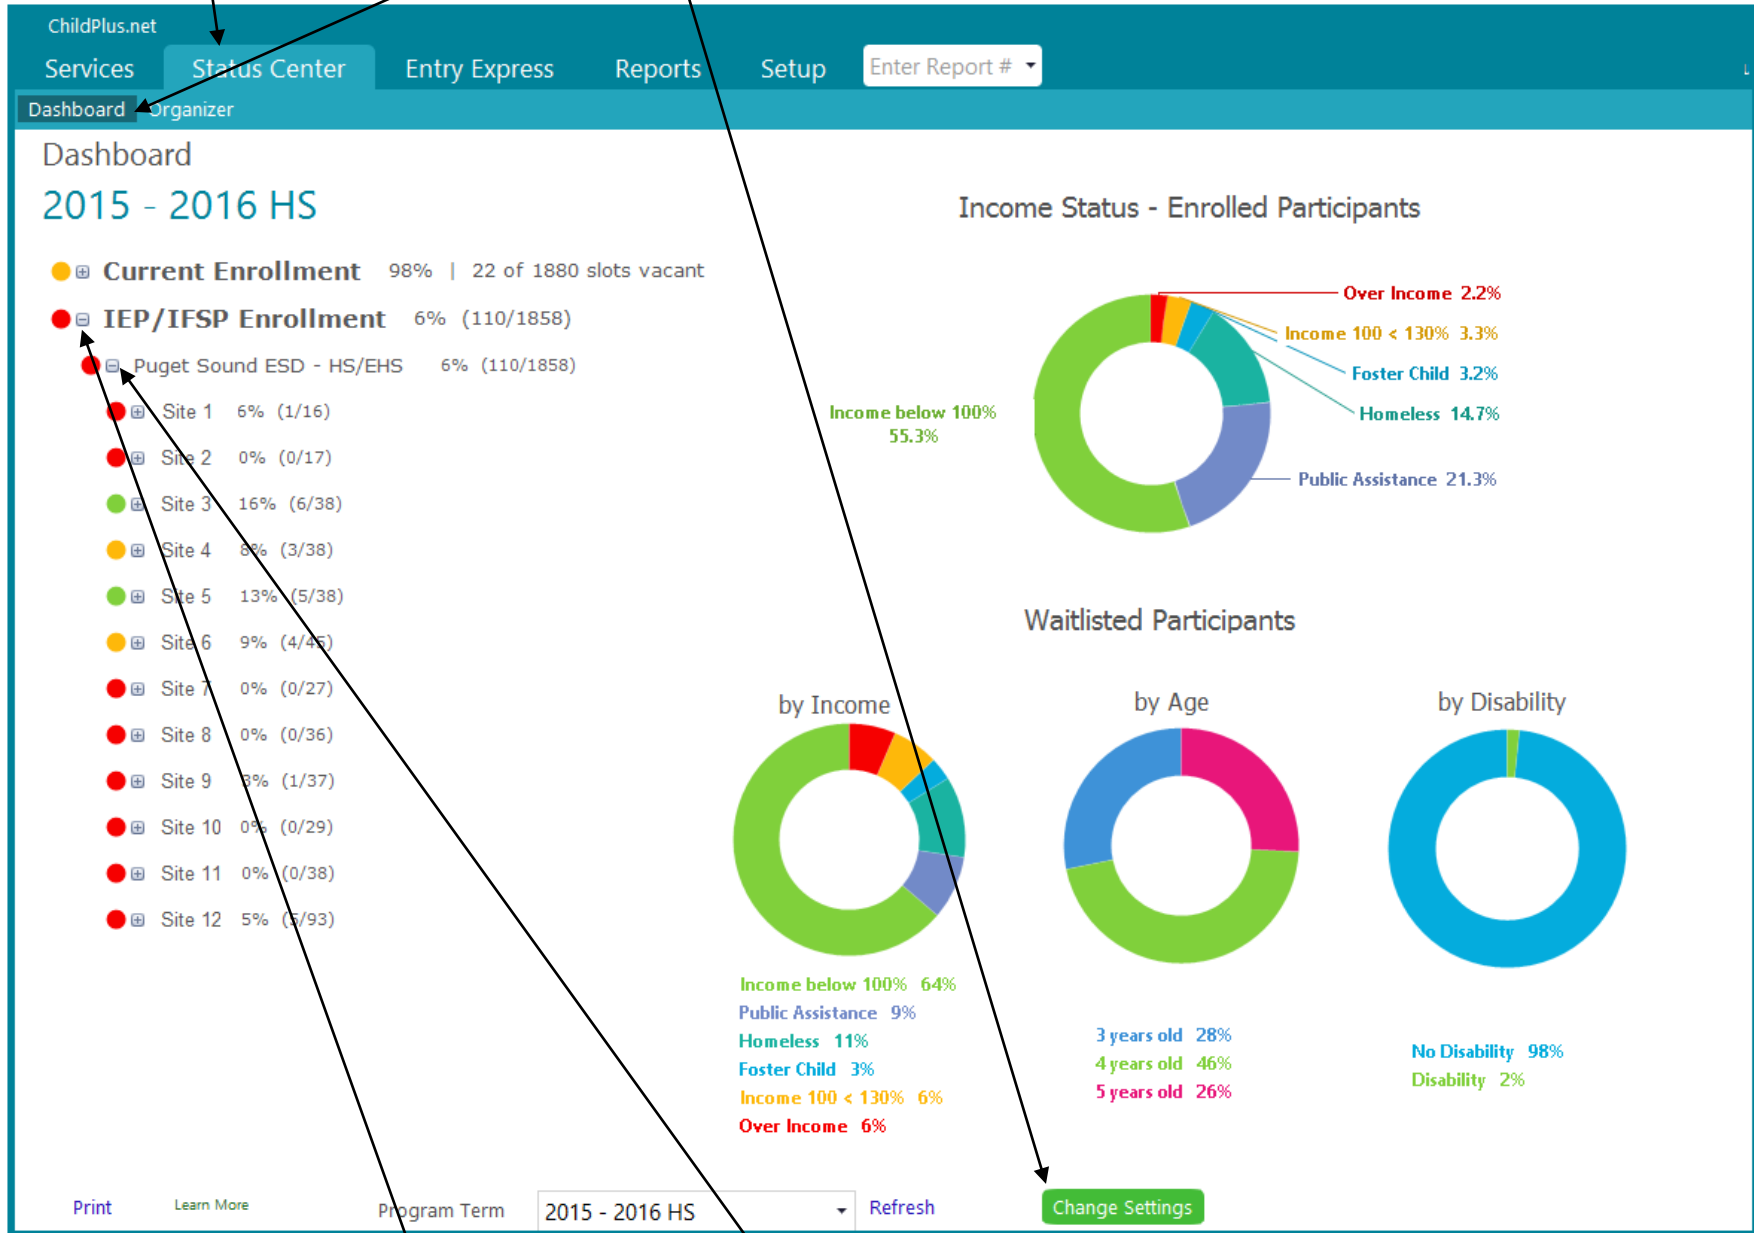

## Monitoring IEP Enrollment "At a Glance" from ChildPlus Dashboard

1) Go to Status Center, then Dashboard 2) Change Settings to ensure you are including include all Program Terms and Sites

3a) Expanded minus sign next to **IEP/IFSP Enrollment** and **Puget Sound ESD – HS/EHS** to display all sites