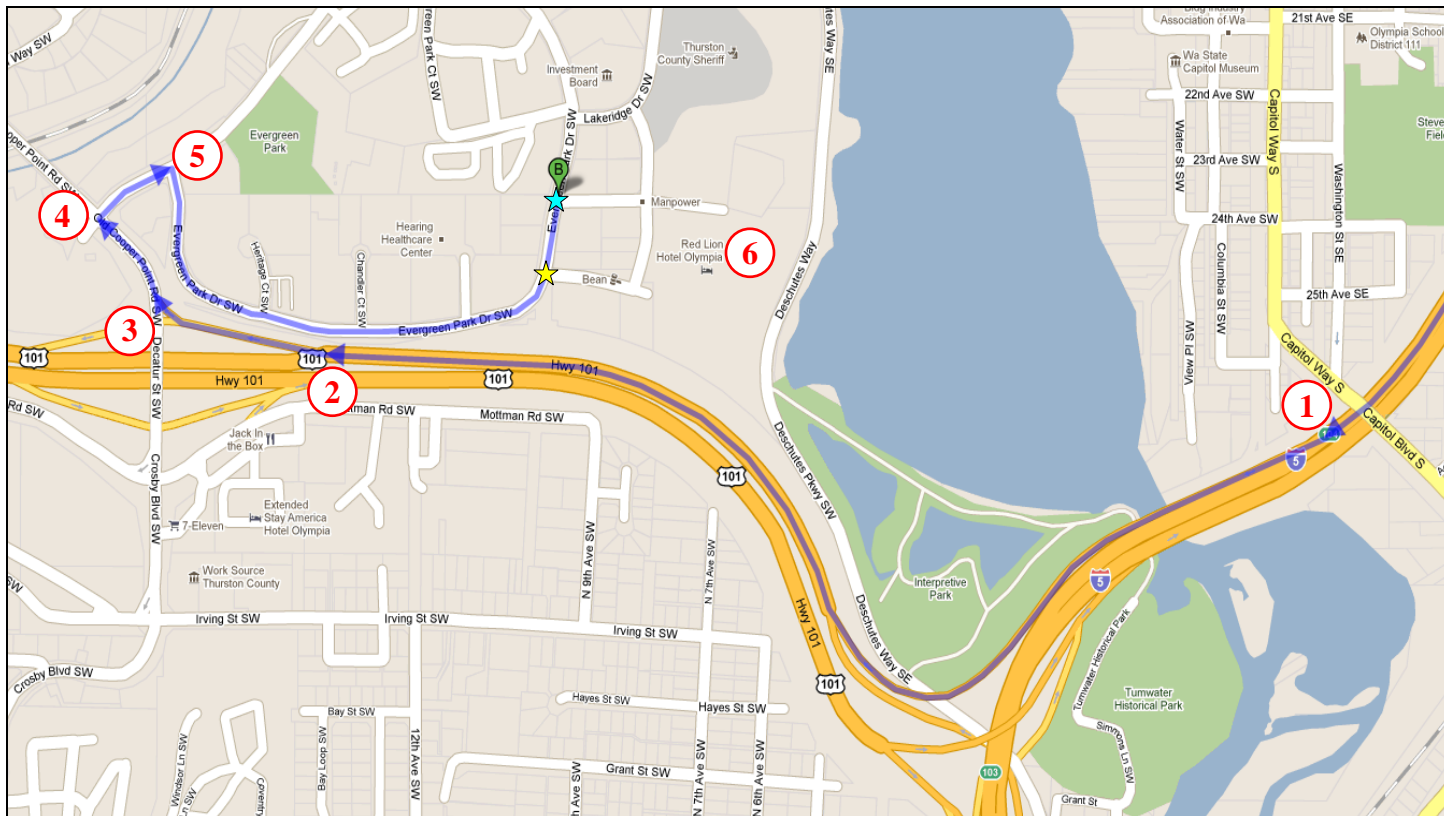

# ADVOCACY DAY

Directions to Red Lion Hotel, Olympia  
2300 Evergreen Park Drive Southwest  
(360) 943-4000

Follow Interstate 5 South toward Portland

**1**

Take Exit #104 and merge onto US-101 North

1.1 miles

**2**

Take Cooper Point Rd Exit toward Automall Dr SW/Crosby Blvd

0.2 miles

**3**

Turn Right at Cooper Point Rd/Old Cooper Point Rd SW

0.1 miles

**4**

Take the 1<sup>st</sup> Right onto Evergreen Park Dr SW

0.1 miles

**5**

Turn Right onto S Evergreen Park Drive SW

0.5 miles

**6**

Arrive at 2300 Evergreen Park Drive  
Turn right on either Lakeridge Way SW (★)  
or 24<sup>th</sup> Way SW (★) to get to Red Lion parking lot